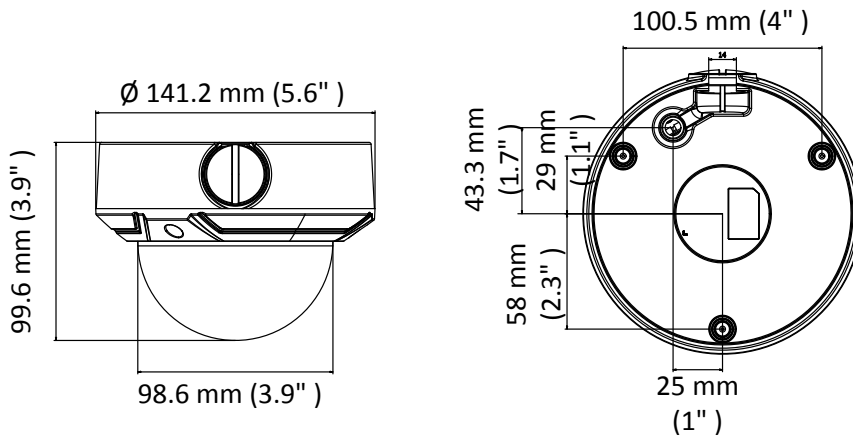

Dimension

Accessory

Distributed by

HIKVISION®
HiWatch Series

Headquarters

No.555 Qianmo Road, Binjiang District,
Hangzhou 310051, China
T +86-571-8807-5998
overseasbusiness@hikvision.com

Hikvision USA
T +1-909-895-0400
sales.usa@hikvision.com

Hikvision Europe
T +31-23-55-42-770
info.eu@hikvision.com

Hikvision Middle East
T +971-4-8816086
salesme@hikvision.com

Hikvision Russia
T +7-495-669-67-99
saleru@hikvision.com

Hikvision India
T +91-22-28469900
sales@pramahikvision.com

Hikvision Italy
T +39-0438-6902
info.it@hikvision.com

Hikvision France
T +33(0)1-85-330-450
info.fr@hikvision.com

Hikvision Spain
T +34-91-737-16-55
info.es@hikvision.com

Hikvision Poland
T +48-22-460-01-50
poland@hikvision.com

Hikvision UK
T +01628-902140
support.uk@hikvision.com

Hikvision Singapore
T +65-6684-4718
sg@hikvision.com

Hikvision Oceania
T +61-2-8599-4233
salesau@hikvision.com

Hikvision Canada
T +1-909-895-0400
sales.usa@hikvision.com

Hikvision Korea
T +82-31-731-8841
sales.korea@hikvision.com

Hikvision Brazil
T +55 11 3318-0050
Latam.support@hikvision.com

Hikvision Africa
T +27 (10) 0351172
sale.africa@hikvision.com

Hikvision Hong Kong
T +852-2151-1761